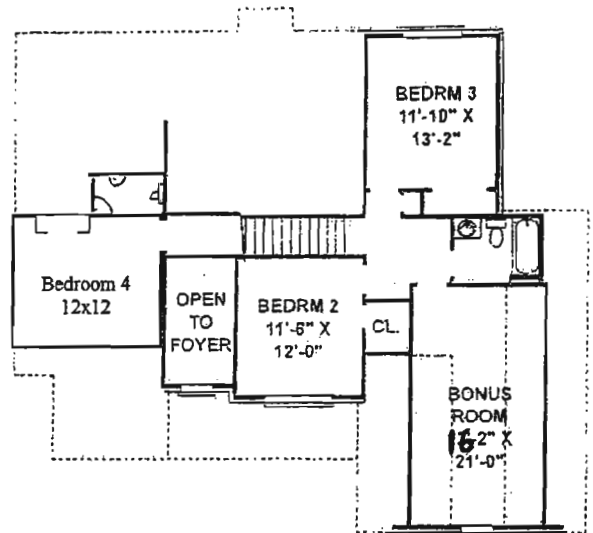

# THE ASHTON

FIRST FLOOR.....1435 SF  
 SECOND FLOOR.....1087 SF  
 TOTAL LIVING.....2522 SF

ACTUAL CONSTRUCTION MAY VARY FROM ARTWORK. FLOOR PLANS ARE APPROXIMATE IN SQUARE FOOTAGE

615-896-4040