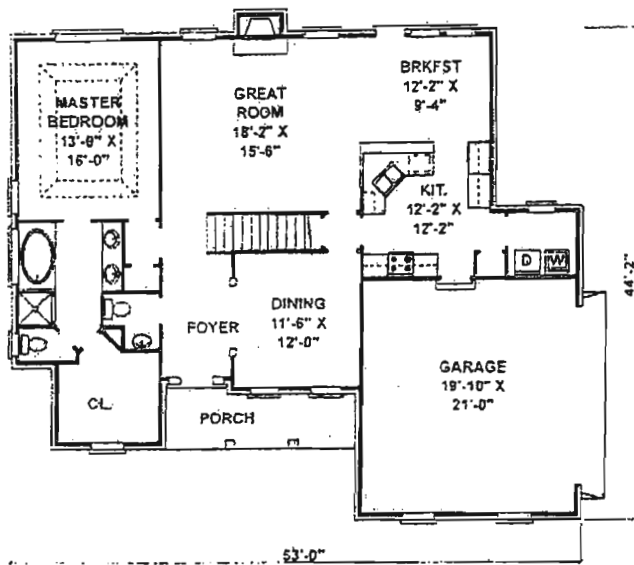

# THE ASHTON

FIRST FLOOR.....1435 SF  
 SECOND FLOOR.....1087 SF  
 TOTAL LIVING.....2522 SF

ACTUAL CONSTRUCTION MAY VARY FROM ARTWORK. FLOOR PLANS ARE APPROXIMATE IN SQUARE FOOTAGE

615-896-4040