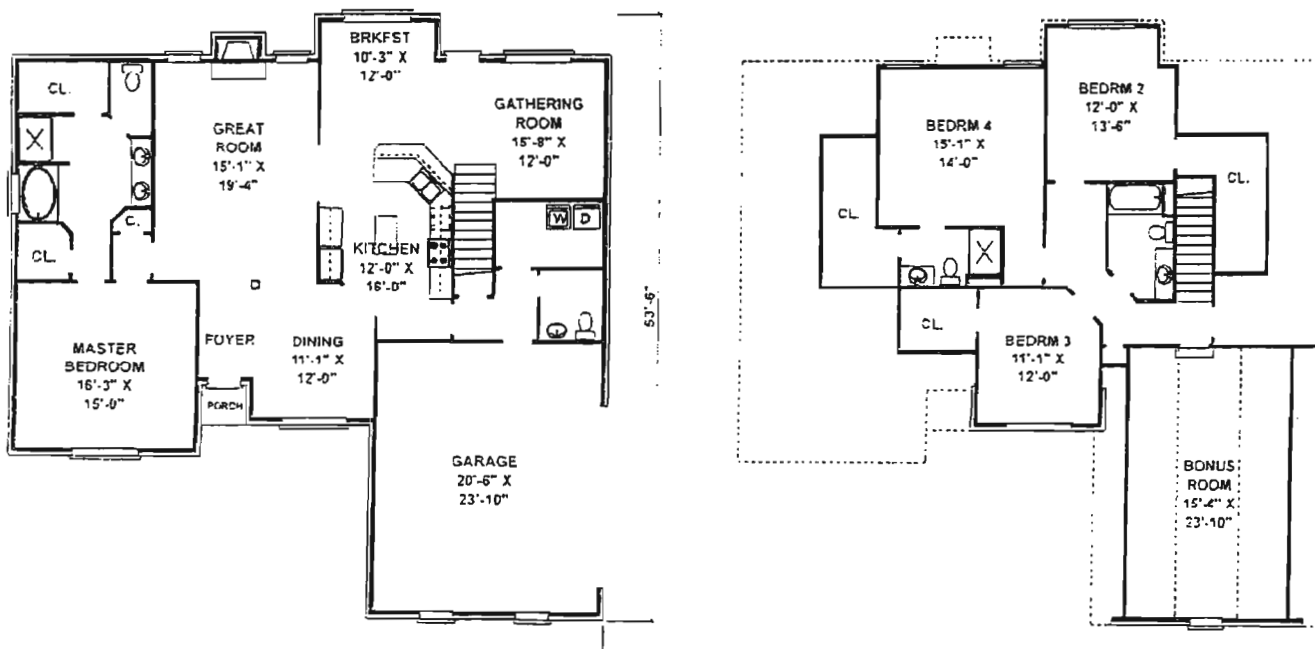

THE WEDGEWOOD

FIRST FLOOR.....1734 SF
 SECOND FLOOR.....1403 SF
 TOTAL LIVING.....3137 SF

ACTUAL CONSTRUCTION MAY VARY FROM ARTWORK. FLOOR PLANS ARE APPROXIMATE IN SQUARE FOOTAGE

615-896-4040

Alcorn and ASSOCIATES